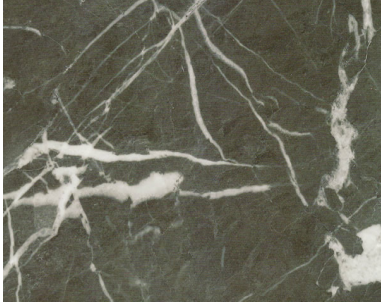

GRIS CEHEGÍN

40% Discount. Tiles from 13.92 €/m2

It is a marble with grey shades, suited for practically any type of use interior and exterior pavings, claddings, decoration.

30x30x2cm tile. Others dimensions consult.

Finish: Just cut. Others finish consult.

Quantity: As per stock.

Offer valid till end of stock.

Fuente: Atekra Stone